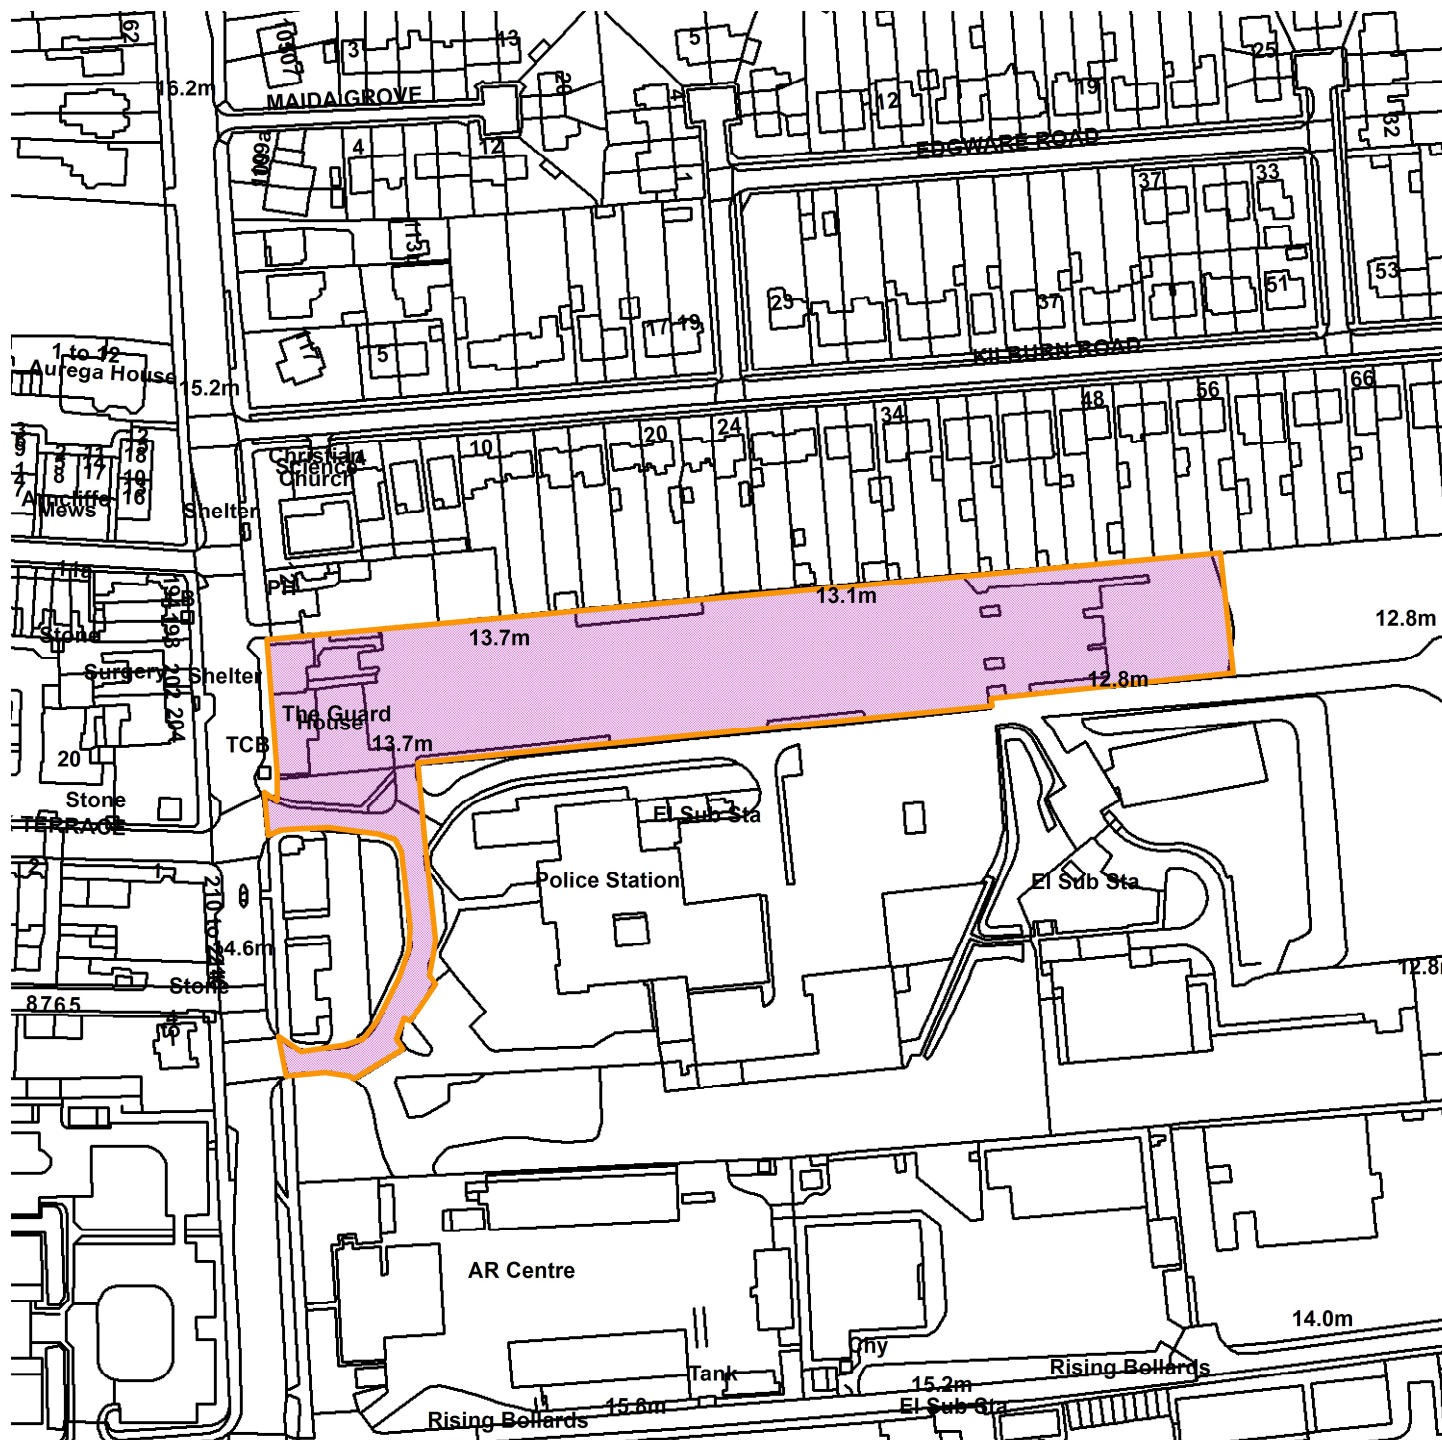

Frederick House Fulford Road York YO10 4EG

21/00116/FUL

GIS by ESRI (UK)

Scale : 1:1974

Reproduced from the Ordnance Survey map with the permission of the Controller of Her Majesty's Stationery Office © Crown Copyright 2000.

Unauthorised reproduction infringes Crown Copyright and may lead to prosecution or civil proceedings.

Produced using ESRI (UK)'s MapExplorer 2.0 - <http://www.esriuk.com>

Organisation	City of York Council
Department	Economy & Place
Comments	Site Location Plan
Date	27 July 2021
SLA Number	